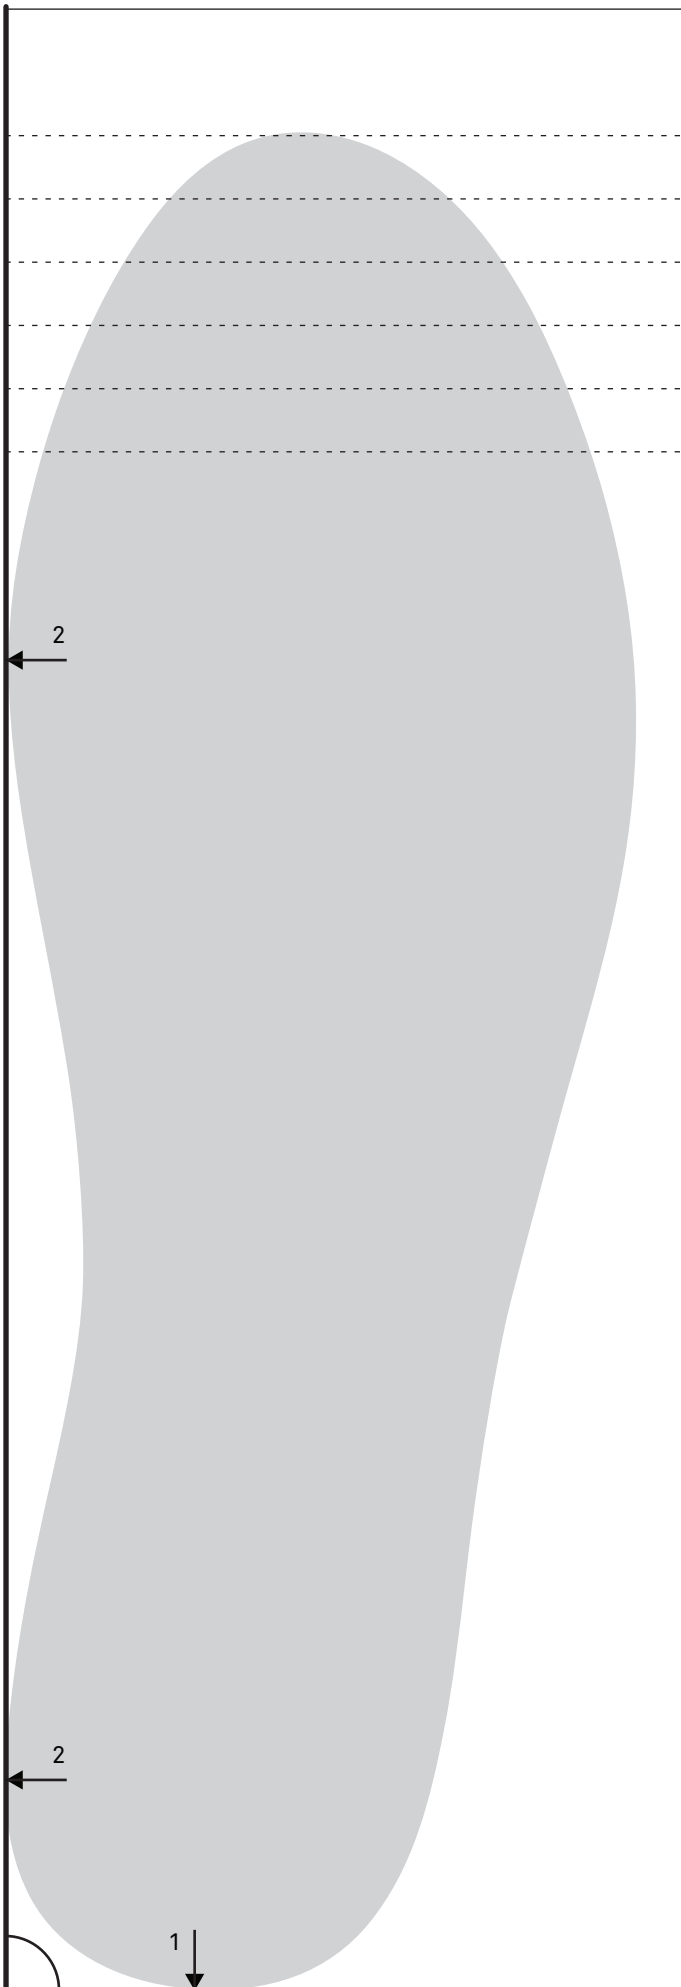

▼ SHOES SIZE

KOR	US	EU
250	8	38.5
245	7.5	38
240	7	37.5
235	6.5	37
230	6	36.5
225	5.5	36

walk&rest®

FLAT SHOES SIZE GUIDE

1 PRINT

Remember to print in A4 format without scaling. Measure the print with a ruler to make sure it is printed correctly.

2 MEASURE

Cut or fold the paper along the dotted line. Place the paper along the wall and place the women's foot on top with the heel against the wall. Find the indicative size at the left side of the paper.

Our recommended growth measure is included in the size scale.

Always remember to measure both feet. Choose your size based on the longest foot.

▼ SHOES SIZE

KOR	US	EU
220	3Y	34
210	2Y	33
200	1Y	32
190	13C	31
180	12C	30
170	11C	28
160	10C	27
150	9C	26

KIDS (maryjane) SIZE GUIDE

1 PRINT

Remember to print in A4 format without scaling. Measure the print with a ruler to make sure it is printed correctly.

2 MEASURE

Cut or fold the paper along the dotted line. Place the paper along the wall and place the kid's foot on top with the heel against the wall. Find the indicative size at the left side of the paper.